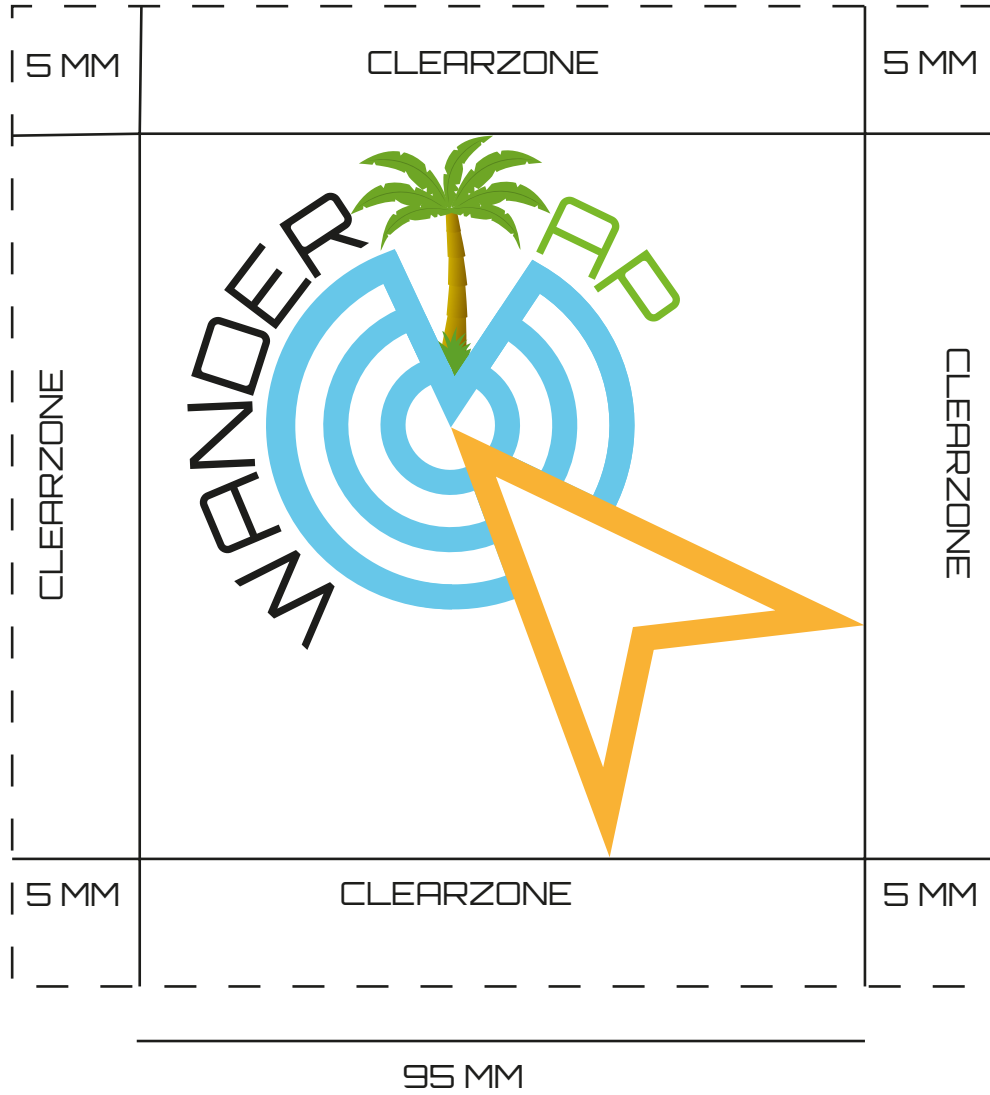

NATURA

MAPPAMONDO

NAVIGAZIONE

-NATURE

-SOCIAL

-EASY

-WORLD TRAVEL

LOGO | WANDER TAP AGENCY | LOGO BIANCO E NERO

LOGO | WANDER TAP AGENCY | NEGATIVO

LOGO | WANDER TAP AGENCY | TINTA PIATTA 2

#000000
RGB: 0 0 0
CMYK: 91%, 79%, 62% 97%

#7F5C00
RGB: 127 92 0
CMYK: 0%, 36%, 100% 61%

#C9A800
RGB: 202 171 0
CMYK: 3%, 16%, 100% 25%